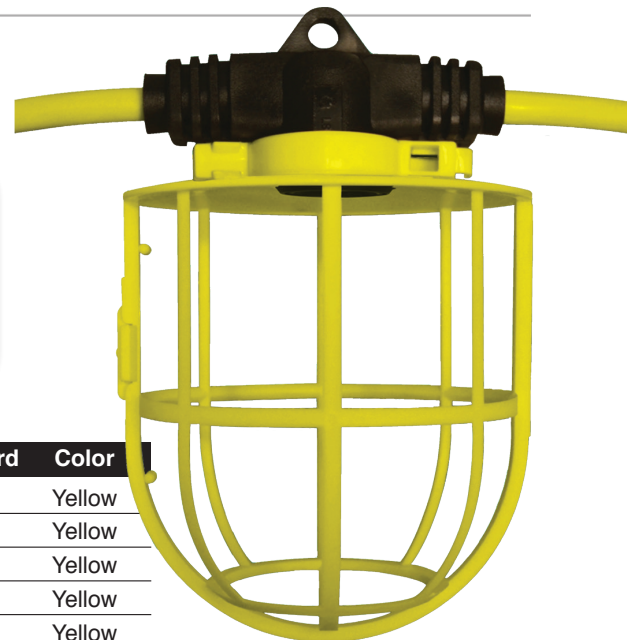

LED Temporary Worklight

Durable, Portable, Plug-n-Play, Lightweight,
Ultra Bright Temporary Lighting

- 360° omni-directional lighting
- 6-10KV internal surge protection
- Comes with 10 foot 18AWG cord and 120V plug
- Built-in connector, outlet for connecting up to 7 pieces
- Suitable for dry and damp locations
- Portable hook, easy to carry and install
- Heavy duty construction, stainless steel lamp cage
- Operating temperature: -40°C/-40°F to 60°C/140°F

100W

12000 LUMENS

Light illuminates
from all directions
including bottom

Built in outlets for
connecting up to 7 units

Part No.	Description	Std. Pack
P12212	100 Watt 12,000 Lumen LED Temp/Work Light	4
P12217	LED Temp/Work Light Floor Stand*	8
P12218	LED Temp/Work Light Tri-Pod*	8

* Add either the Floor Stand or Tri-Pod and instead of hanging the light, it is now a convenient work light.

Temporary String Lighting

- Heavy Duty SJTW Cord
- Molded Lamp Holders
- UL Listed
- Meets NEC Requirements
- Meets OSHA Requirements
- Quick and Easy to Install
- Easy to Open Plastic Guards
- Replacement Guards also available

Electrical Properties

- Temperature Rating: -40°C to +60°C
- Nominal Operating Voltage: 125 VAC
- Lamp Type: A-23 Recommended 150W (max)

Part Number	Description	Length	Light Guard	Color
14-02STRING-PL-YW100	YELLOW 14/2 STRING LIGHT 100'	100'	Plastic	Yellow
14-03STRING-PL-YW100	YELLOW 14/3 STRING LIGHT 100'	100'	Plastic	Yellow
12-03STRING-PL-YW50	12/3 YELLOW STRING LIGHT 50'	50'	Plastic	Yellow
12-03STRING-PL-YW100	12/3 YELLOW STRING LIGHT 100'	100'	Plastic	Yellow
STRINGLITEREPLACE-PL	String Light Replacement Head	10/Box	Plastic	Yellow